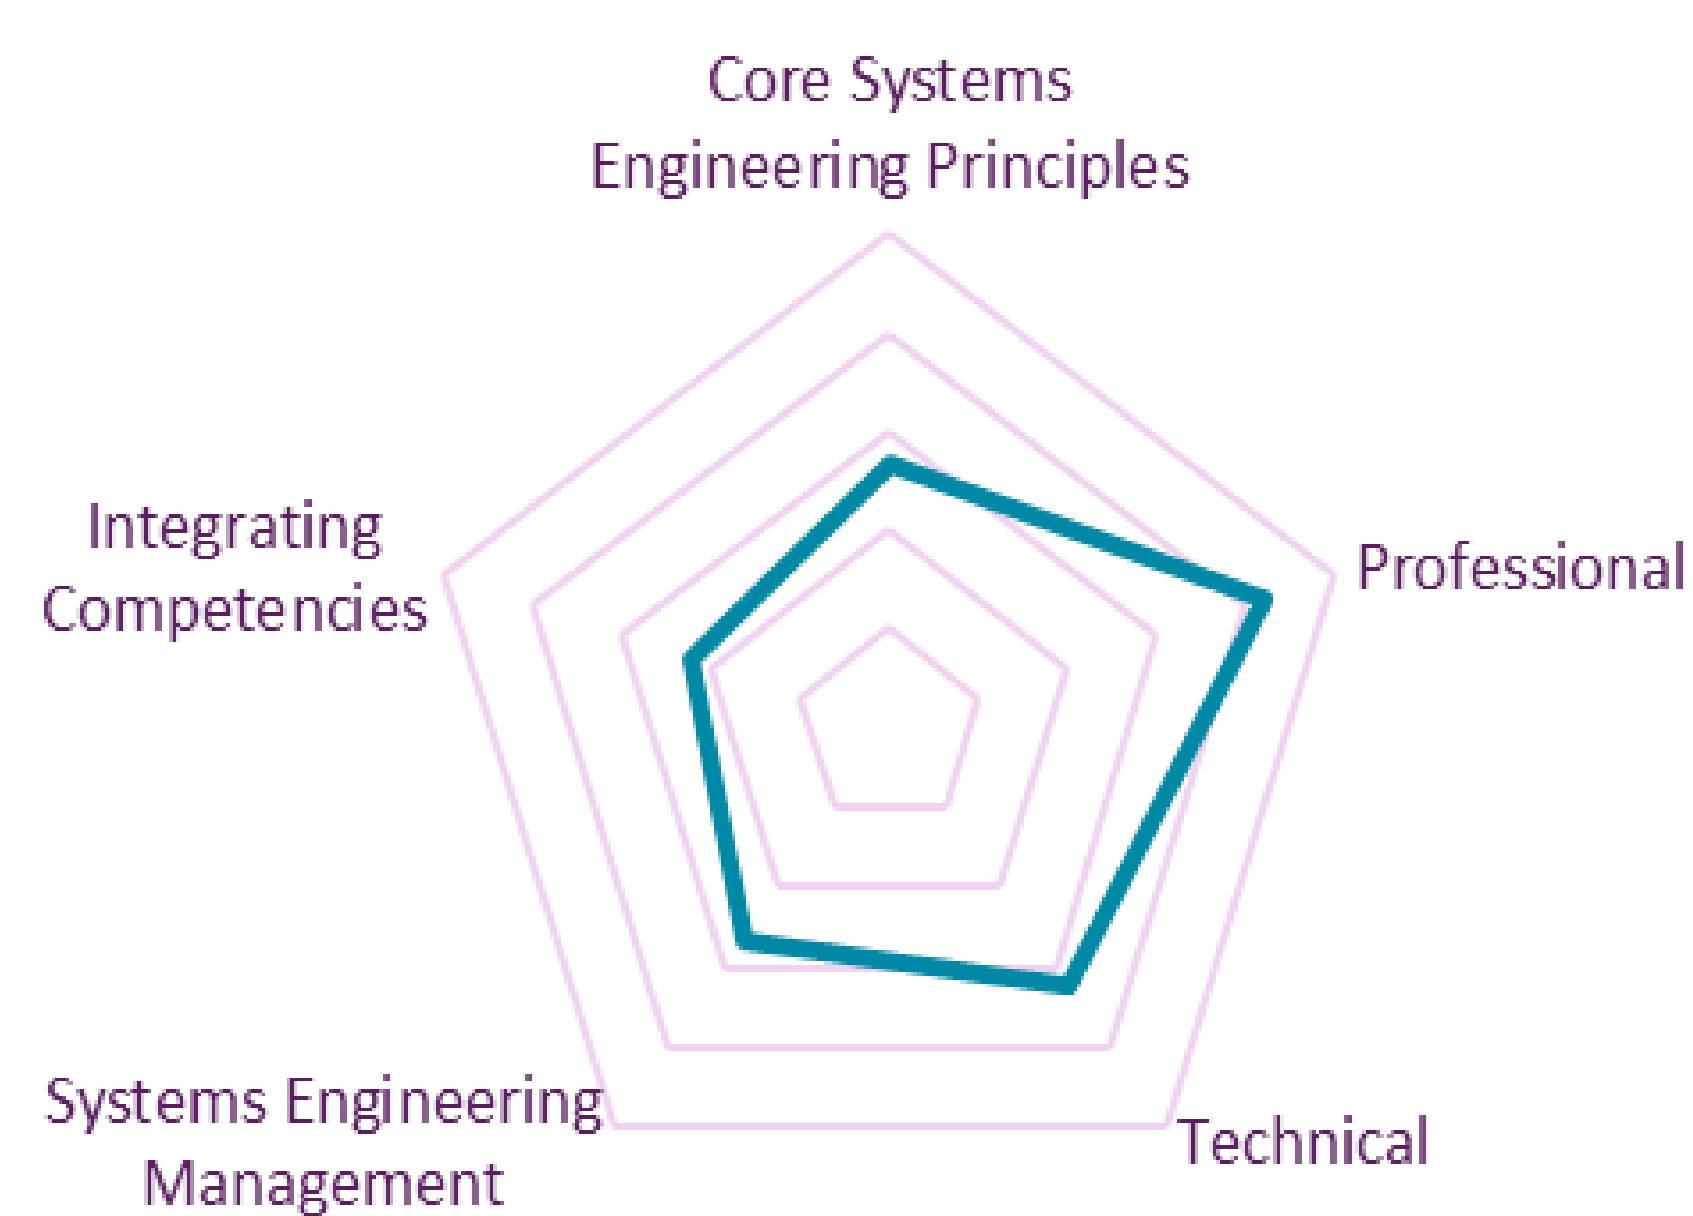

TNO-ESI Systems Engineering Services

Boost your systems engineering productivity through:

- Collaboration across disciplines and partners
- Cutting-edge methodologies for complex system challenges
- Development of future-ready competencies and capabilities

Systems Engineering Productivity

Accelerate your systems engineering **productivity** with TNO-ESI's expert support and **state-of-the-art methodologies**.

Empower your organization to transition to the **next level** of engineering excellence.

The Platform Architect

The Solution Architect

Systems Engineering Services

Boost engineering capabilities with TNO-ESI through **consulting** and engaging in **network events** on cutting-edge systems engineering developments.